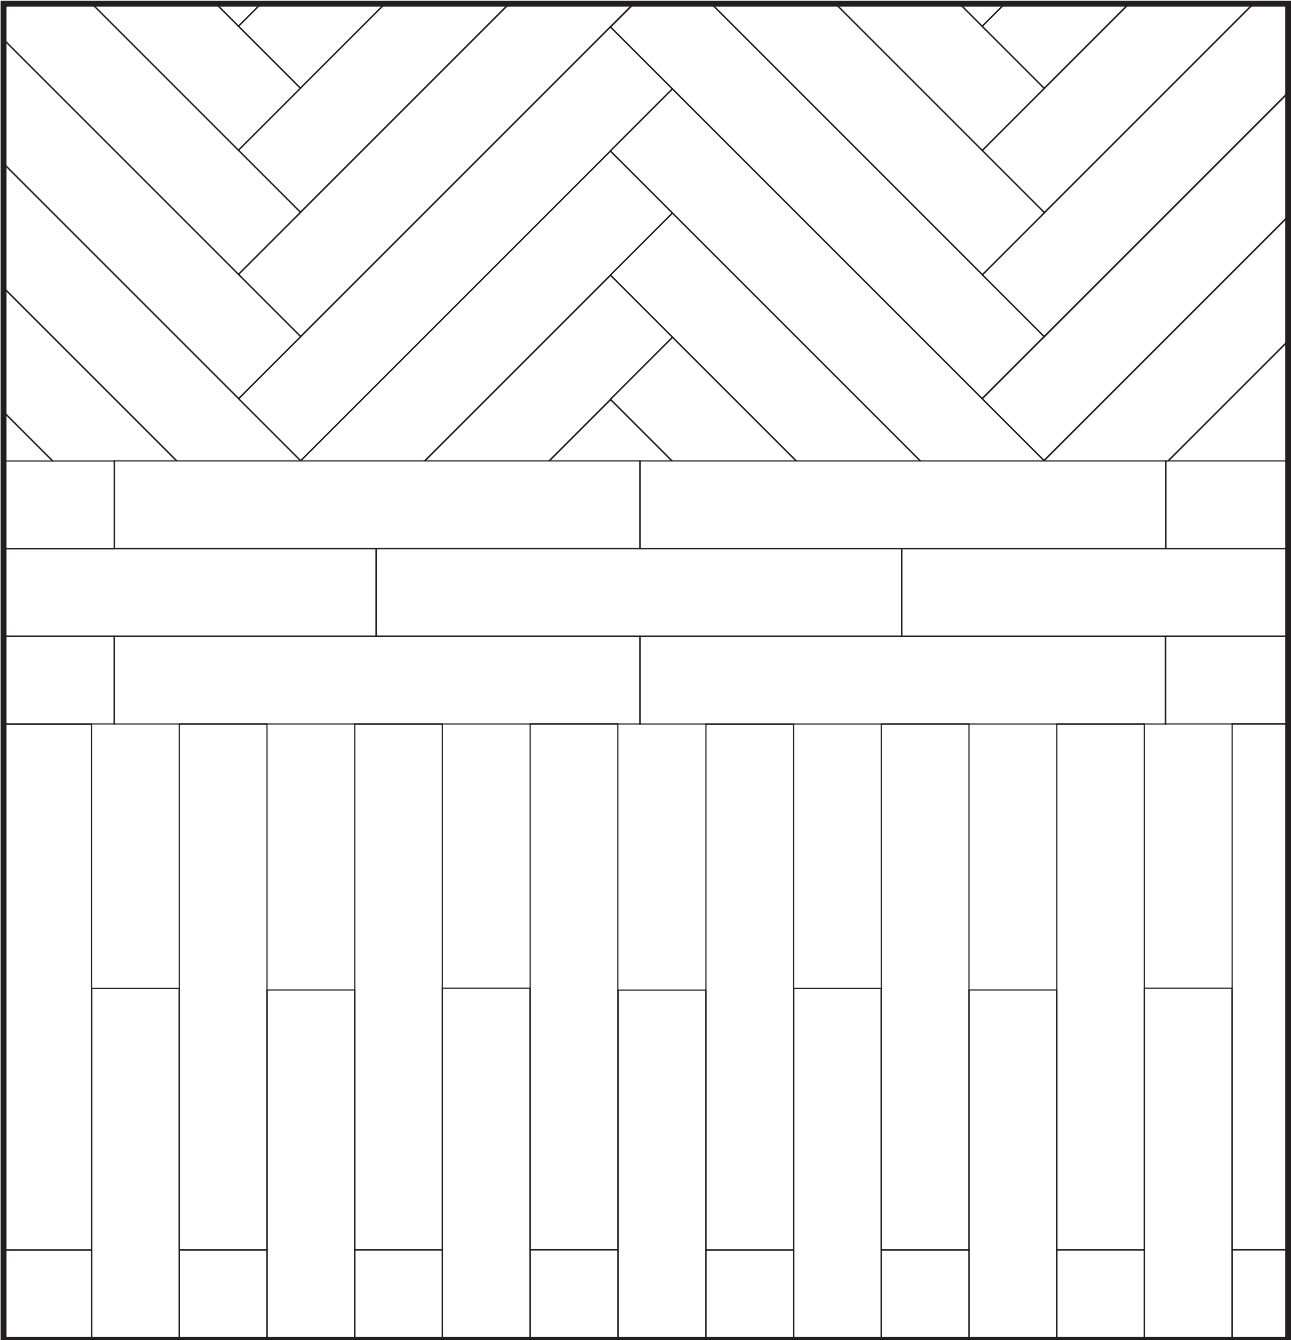

A close-up photograph showing a person's hand, wearing a pink and white striped shirt sleeve, holding a long, thin metal straightedge. The straightedge is positioned over a surface of corrugated metal, likely a roof or a wall. The background is a blurred, light-colored surface. The image is framed by an orange bar at the top left and a yellow bar at the bottom right.

18x55 cm

Patrón 9

Patrón 10

Patrón 11

Patrón 12

15x90 | 19.3x90 | 20x90 cm

Patrón 13

Patrón 14

Patrón 15

Patrón 16

Boquilla mínima recomendada: 5 mm. | Rectificado 2mm.

15x90 | 19.3x90 | 20x90 cm

Patrón 17

Boquilla mínima recomendada: 5 mm. | Rectificado 2mm.

30x60 | 35x60 | 39.3x59.3 | 45x90 | 59.3x89.3 cm