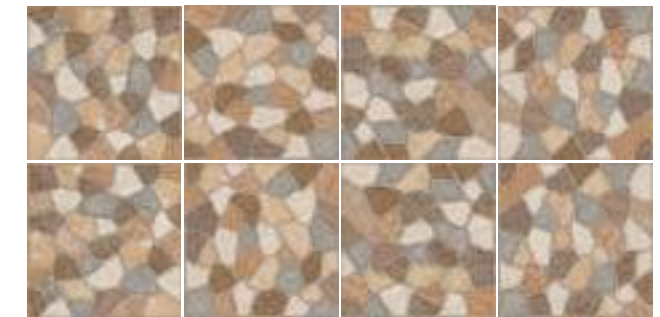

Café 55x55 cm / Muestra de variedad gráfica.

ADHESIVOS RECOMENDADOS

Crest Blanco
Crest Cerámico Rápido

CÓDIGOS DE BOQUILLAS SUGERIDOS

Café 29 31

PEI

I

Variación gráfica

Empaque y características

55x55 cm	5	1.49	25.55	36	53.64	919.60